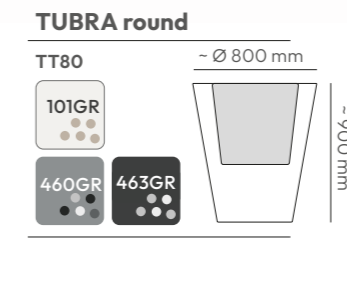

TUBRA collection

ETHICK

101GR
sand

colors collection