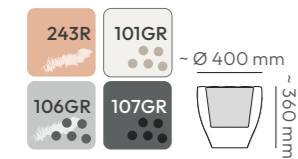

RONA round

TR40