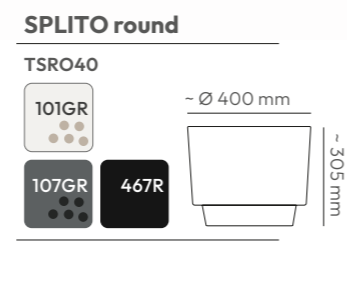

SPLITO collection

ETHICK