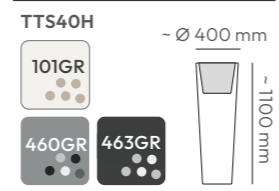

TUBRA round slim high