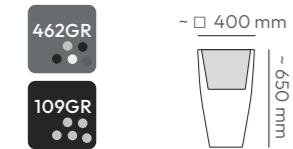

TM40

MOODA square