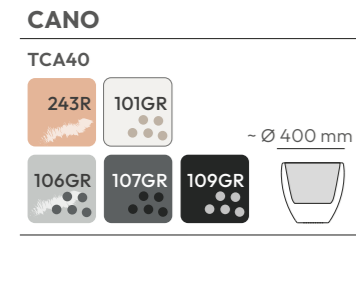

CANO collection

243R

terracotta

101GR

sand

106GR

concrete gray

107GR

graphite

109GR

charcoal

colors collection

ETHICK