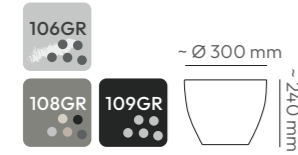

TFRO30

FERO round