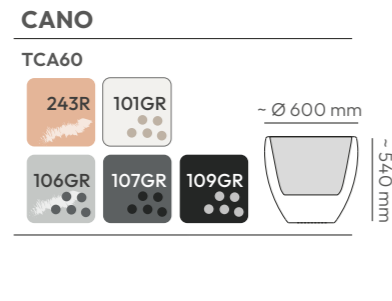

CANO collection

243R

terracotta

101GR

sand

106GR

concrete gray

107GR

graphite

109GR

charcoal

colors collection

ETHICK