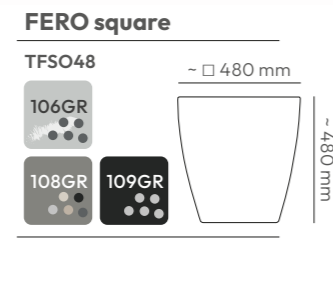

FERO collection

ETHICK