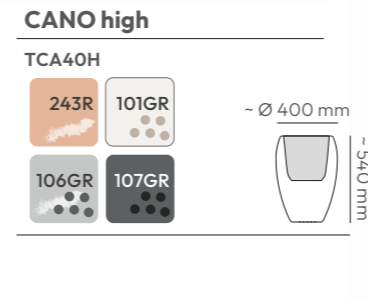

CANO collection

243R

terracotta

101GR

sand

106GR

concrete gray

107GR

graphite

109GR

charcoal

colors collection

ETHICK