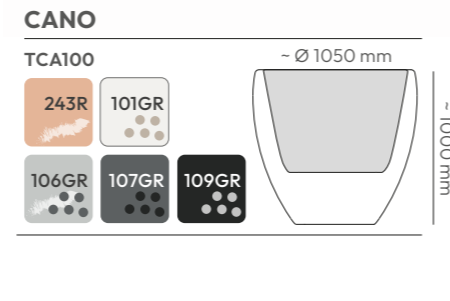

CANO collection

243R

terracotta

101GR

sand

106GR

concrete gray

107GR

graphite

109GR

charcoal

colors collection

ETHICK