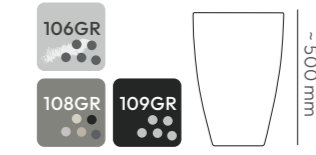

TFRO35H

FERO round high