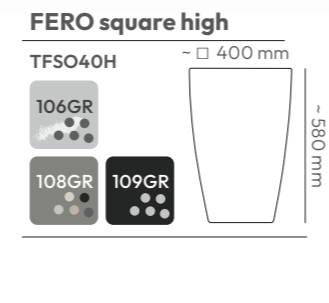

FERO collection

ETHICK