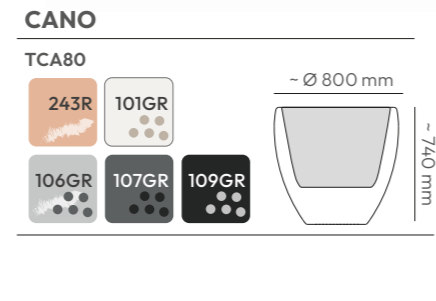

CANO collection

243R

terracotta

101GR

sand

106GR

concrete gray

107GR

graphite

109GR

charcoal

colors collection

ETHICK