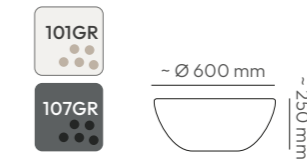

MOLTA collection

TMBR40

TMBR40M

TMG40

TMG40M

TMV40

TMBS40

TMBO60

101GR

sand

107GR

graphite

colors collection

ETHICK