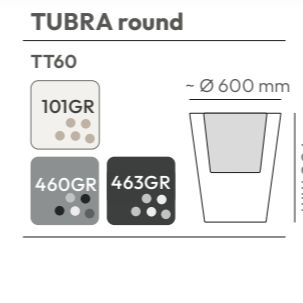

TUBRA collection

ETHICK

101GR
sand

colors collection