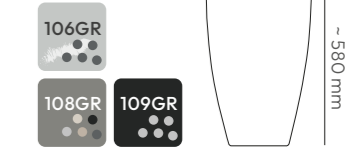

TFRO40H

ETHICK

FERO collection

ETHICK

106GR
concrete gray

108GR
lead

109GR
charcoal

colors collection