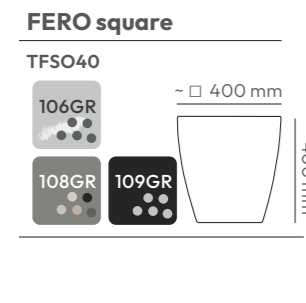

FERO collection

ETHICK