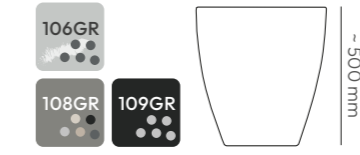

TFRO48M

FERO round high