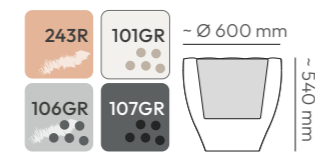

RONA round

TR60