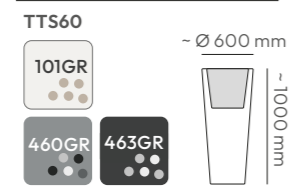

TUBRA round slim high