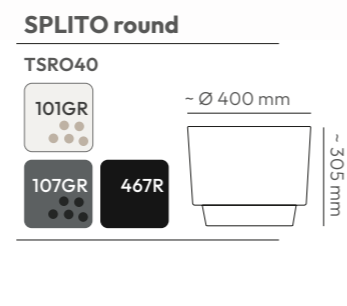

SPLITO collection

ETHICK