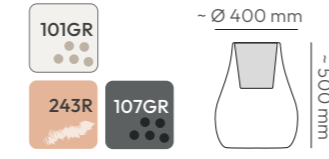

EVOLIA slim

TEVS40

ETHICK