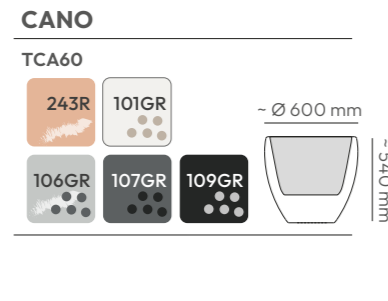

CANO collection

243R

terracotta

101GR

sand

106GR

concrete gray

107GR

graphite

109GR

charcoal

colors collection

ETHICK