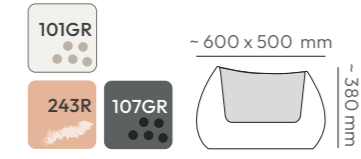

EVOLIA

TEV60