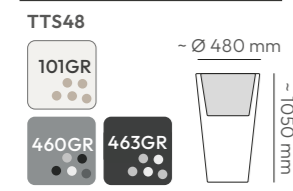

TUBRA round slim