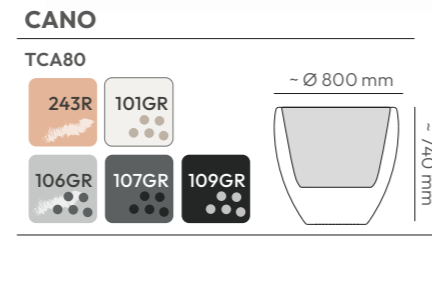

CANO collection

243R

terracotta

101GR

sand

106GR

concrete gray

107GR

graphite

109GR

charcoal

colors collection

ETHICK