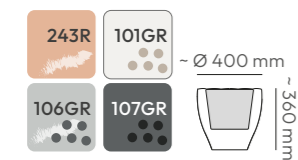

RONA round

TR40